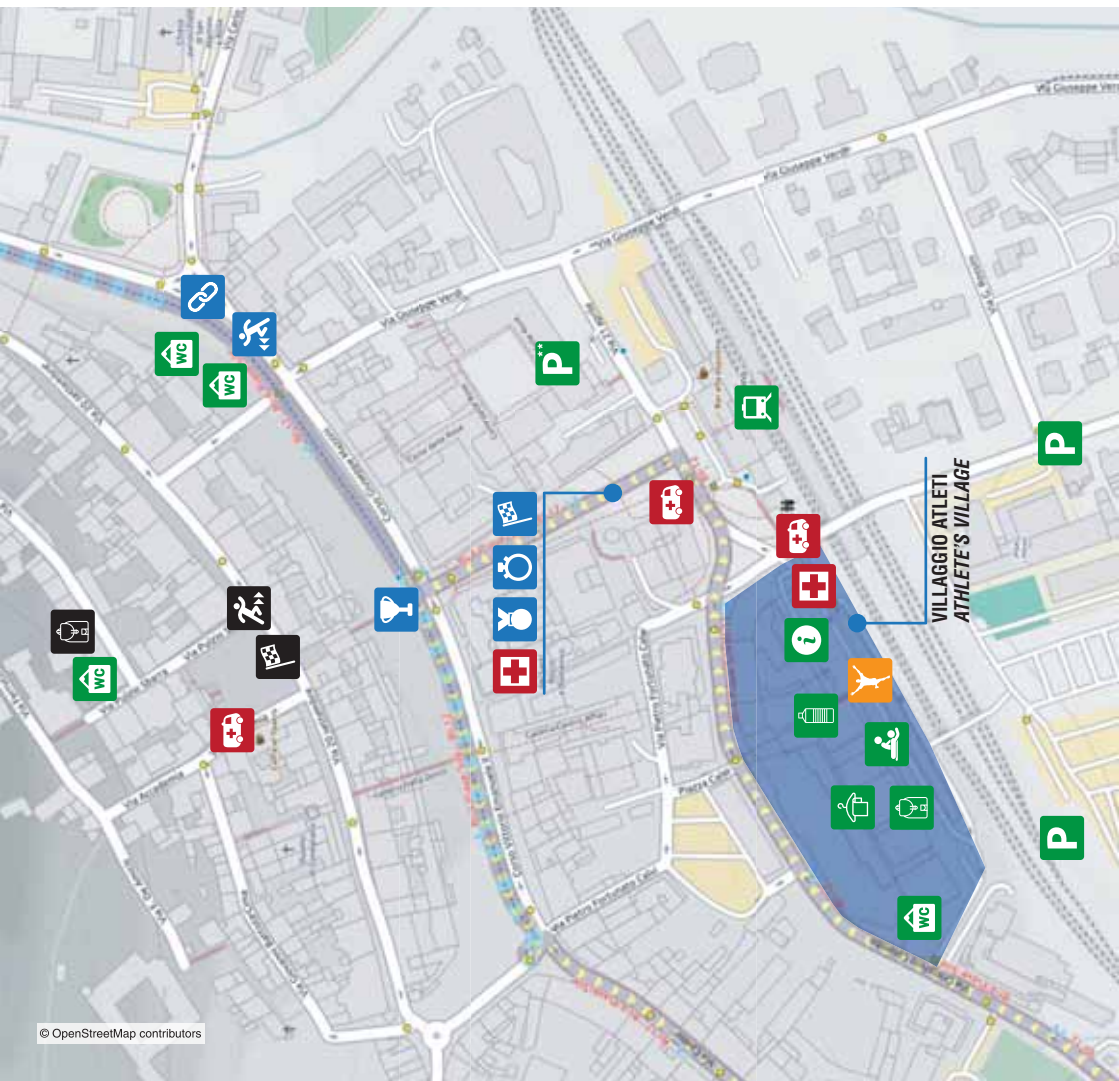

CONEGLIANO: piantina area Partenza/Arrivo
CONEGLIANO: Start/Finish area map

Partenza
Start

Arrivo
Finish

Gabbie di partenza
Corrals

Cronometraggio
Timing

Medaglie
Finisher medals

Premiazioni
Award Ceremony

Info Point
Info Point

Deposito Sacche
Personal Clothes

Spogliatoi
Dressing Rooms

Ristoro
Refreshments

WC
WC

Partenza Moohrun 3
Start Moohrun 3

Arrivo Moohrun 3
Finish Moohrun 3

Deposito Sacche Moohrun³
Personal Clothes Moohrun³

Ambulanza
Ambulance

Area Medica
Medical Area

Massaggi
Massages

Stazione FS
Train Station

Parceggio
Park

VILLAGGIO ATLETI
ATHLETE'S VILLAGE